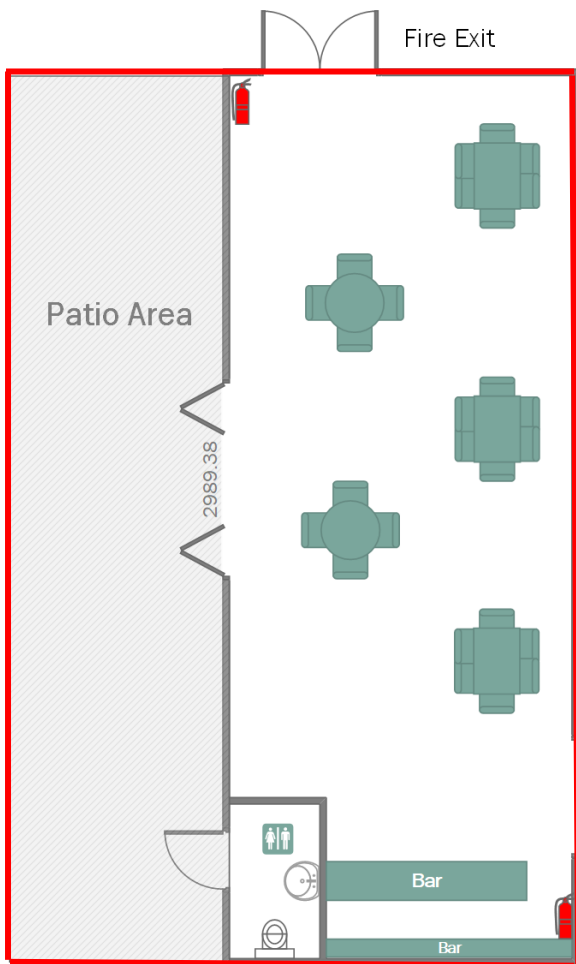

## The Shire Park Ullingswick Herefordshire HR13JE

-  Foam Fire Extinguisher
- Licensable Activity
- Consumption Area

Scale 1:100

Shower Block & Toilets