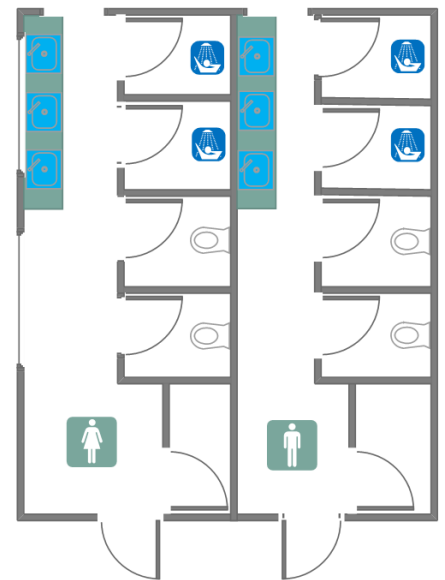

## The Shire Park Ullingswick Herefordshire HR13JE

-  Foam Fire Extinguisher
- Licensable Activity
- Consumption Area

Scale 1:100

Shower Block & Toilets